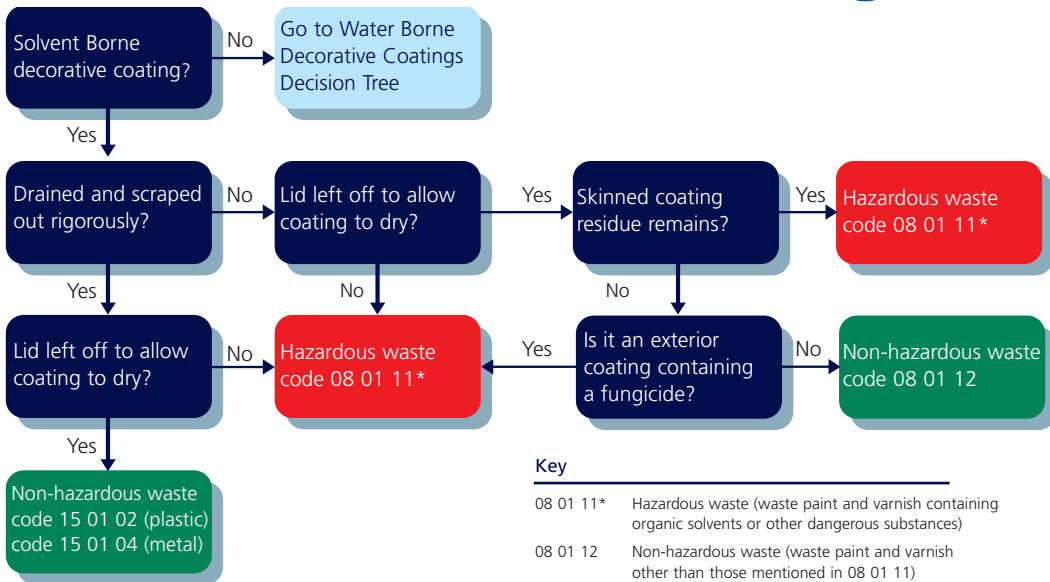

Water Borne Decorative Coatings – Decision Tree

Key

08 01 12	Non-hazardous waste (waste paint and varnish other than those mentioned in 08 01 11)
15 01 02	Non-hazardous waste (plastic packaging)
15 01 04	Non-hazardous waste (metallic packaging)

Solvent Borne Decorative Coatings – Decision Tree

Paints

Key

- 08 01 11* Hazardous waste (waste paint and varnish containing organic solvents or other dangerous substances)
- 08 01 12 Non-hazardous waste (waste paint and varnish other than those mentioned in 08 01 11)
- 15 01 02 Non-hazardous waste (plastic packaging)
- 15 01 04 Non-hazardous waste (metallic packaging)