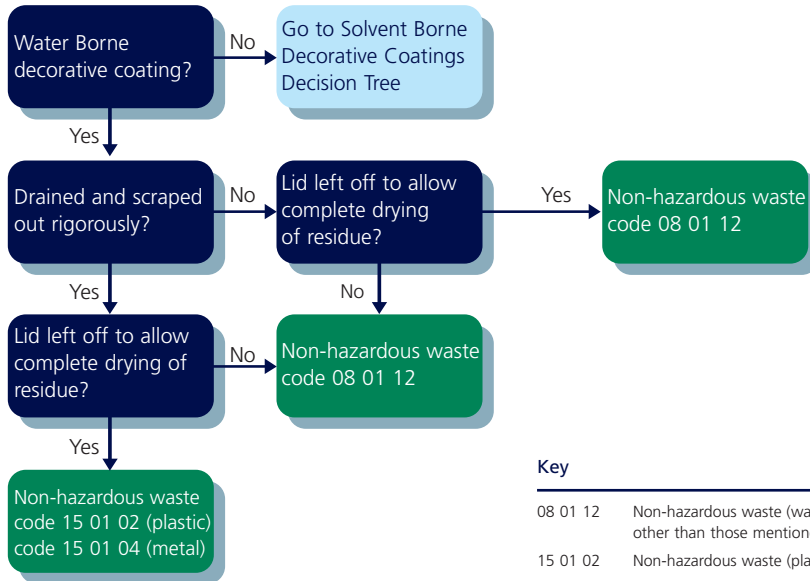

Water Borne Decorative Coatings – Decision Tree

Key

08 01 12	Non-hazardous waste (waste paint and varnish other than those mentioned in 08 01 11)
15 01 02	Non-hazardous waste (plastic packaging)
15 01 04	Non-hazardous waste (metallic packaging)

Solvent Borne Decorative Coatings – Decision Tree

Paints

Key

- 08 01 11* Hazardous waste (waste paint and varnish containing organic solvents or other dangerous substances)
- 08 01 12 Non-hazardous waste (waste paint and varnish other than those mentioned in 08 01 11)
- 15 01 02 Non-hazardous waste (plastic packaging)
- 15 01 04 Non-hazardous waste (metallic packaging)